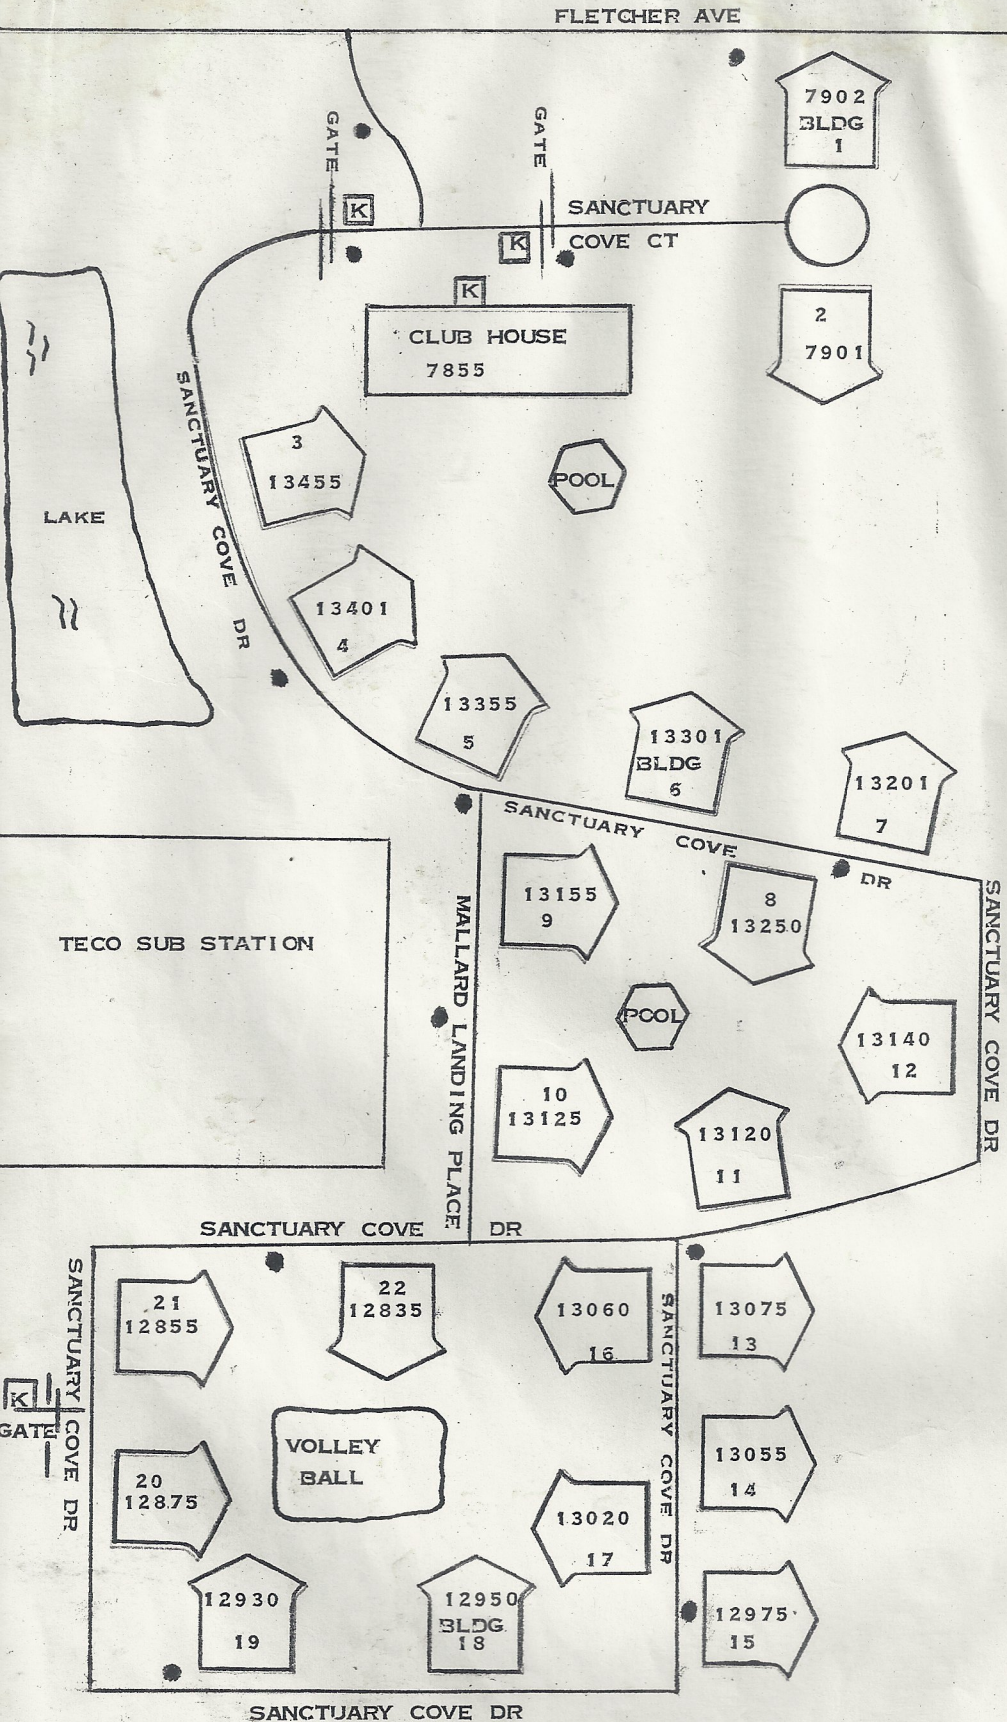

105 119A  
119

PRESERVE APARTMENTS THE  
7855 FLETCHER AVE  
BOX 0912 GRID 105A

4  
NORTH

NOTES

EACH BUILDING HAS AN ADDRESS  
EACH APT HAS A UNIT NUMBER  
111 FIRST FLOOR  
121 SECOND FLOOR  
131 THIRD FLOOR  
KNOX KEY USED TO OPEN GATES  
KNOX BOXES WITH MASTER KEYS  
TO APTS, SPRINKLER ROOMS, ALARM,  
LOCATED ON GATE PILLER.  
STATION 2 CAN ENTER COMPLEX  
FROM REAR GATE.